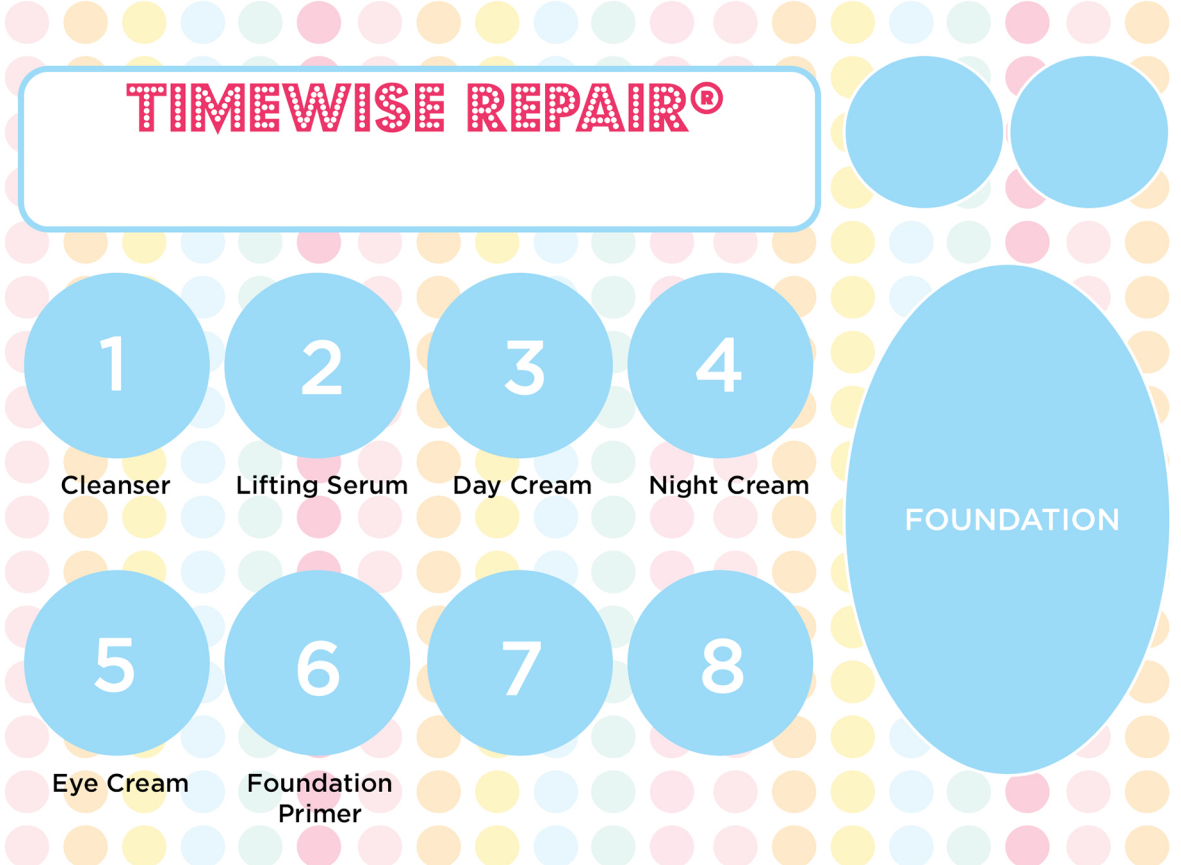

Night Cream

5

Eye Cream

6

Foundation
Primer

7

8

TIMEWISE REPAIR®

1

Cleanser

2

Lifting Serum

3

Day Cream

4

Night Cream